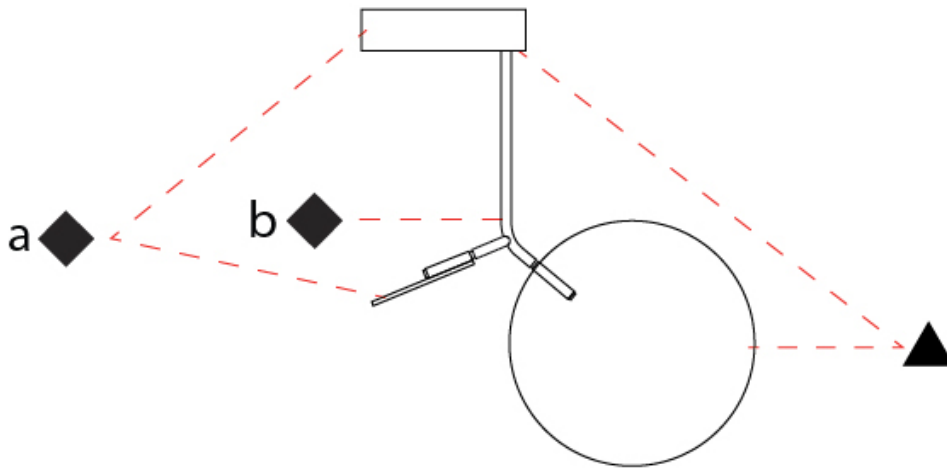

BALLON SUSPENSION

D71031-

PROJECT
TYPE
SPECIFIER
QUANTITY
DATE

D