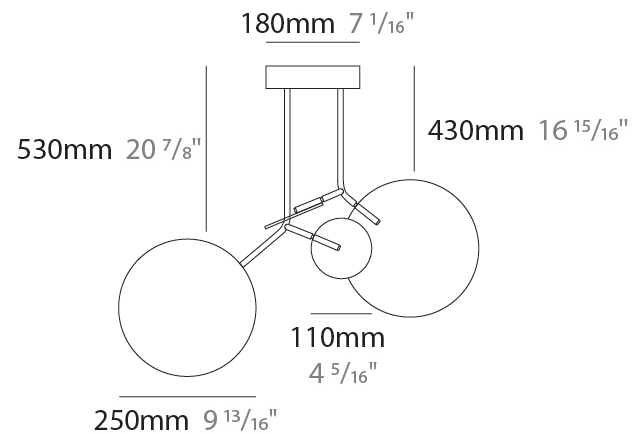

BALLON SUSPENSION

D71033-

base number   Finish Options   Finish Options

1. To build a product code in our configurator select the specify button on the base model # product page
2. To build a manual product code on this datasheet choose from the options listed below in blue font and add the suffix to the base model #

GENERAL

Series: Ballon
Brand: Tunto
Division: Design
Mounting Type: Suspension
Mounting Location: Ceiling
Subcategory: Pendant

PHYSICAL

Shape: Abstract
Width (mm): 780
Width (in): 30 ¹¹/₁₆
Height (mm): 530
Height (in): 20 ⁷/₈
Light Distribution: Direct
Diffuser: Opal - PMMA with Small Panel
Fixture Finish: [WAL / OAK / BLK / WHI / GWI / GBK](#)
Holder Finish: [WHI / BLK / GWI / GBK](#)
Fixture Material: Metal / Wood

ELECTRICAL

Lamp Type: LED
Total Output Wattage (W): 25.2
Dimming: Tri-Mode (Non-Dimming and Phase Dimming (120Vac only) and 0-10V Dimming)
Driver Included: Yes
Driver Location: Integrated
Driver Type: Constant Current - Universal
Driver Class: Class 2
Input Voltage (V): 120 - 277
Constant Current (MA): 700

LED

Color Temperature (°K): 3000
Max. Delivered Lumen (lm): 1000
CRI: >90 CRI
Lamp Life (hrs): 50000

OPTICAL

Adjustability: Rotational 330°

RATINGS AND CERTIFICATIONS

Certified By: Certified for North American Standards
IP rating: IP20

PROJECT
TYPE
SPECIFIER
QUANTITY
DATE